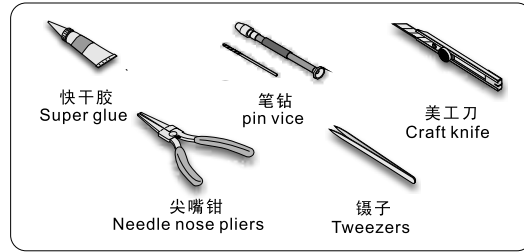

推荐使用工具 RECOMMENDED TOOLS

1/2